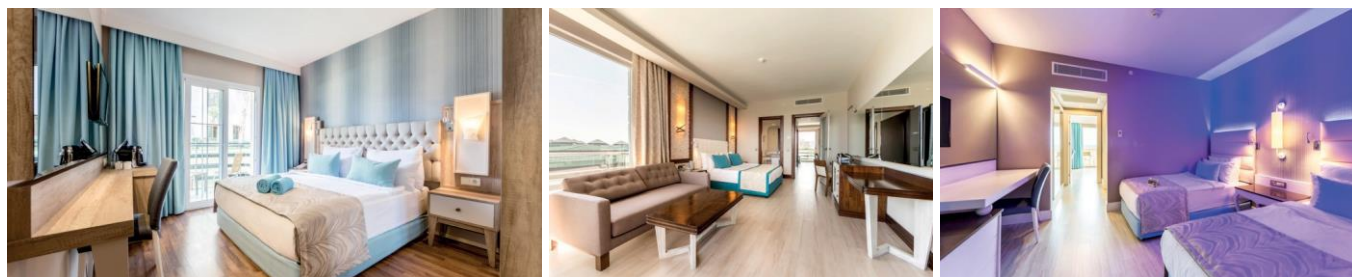

## Room Types And Descriptions

Room type	DZX2 - STANDART MAIN BUILDING	DZM1 - STANDART SEA VIEW MAIN BUILDING	FZX2 - FAMILY MAIN BUILDING	DZE1 - ECO	DZX1 - STANDART VILLA	FZX1 - FAMILY VILLA	DZX3 - STANDARD LAGOON	FZX4 - LAGOON	FZX3 - FAMILY LAGOON
Number of rooms	101	19	192	37	103	8	43	19	73
Area m²	26	26	38	22	22	32	49	58	58
Min. occup. (adults + child)	1	1	3	1	1	3	1	3	3
Max. occup. (adults + child)	2+1	2+1	3+1	2	2	3+1	3+1	3+1	3+1
Sea view		X						X	
Sea view from side		X						X	
View of countryside									
Garden view	X		X	X	X	X	X		X
Pool view									
Living room									
Bedroom	x	x	x	x	x	x	x	x	x
Living room / bed room									
Curtain divider									
Separated by door			X			X		X	X
Open passage									
King size bed									
Queen size bed									
French bed	X	X	X	X	X	X	X	X	X
Twin bed	X	X	X	X	X	X		X	X
Unmoveable beds									
<b>Extra beds</b>									
Folding bed / camping bed				90	x	190	cm		
Sofa bed				70	x	190	cm		
High-quality single bed					x		cm		
<b>Bathroom</b>									
Number of bathrooms	1	1	1	1	1	1	1	1	1
Bath tub with shower									
Sep. bath tub									
Sep. shower cubicle									
WC in bathroom	1	1	1	1	1	1	1	1	1
WC separate									
Bidet									
Hairdryer	X	X	X	X	X	X	X	X	X
<b>Equipment</b>									
Air conditioning (24h)	x	x	x	x	x	x	x	x	x
Air conditioning (by the hour)									
Air conditioning (as heater, by the hour), low season, late season possible	x	x	x	x	x	x	x	x	x
Telephone	X	X	X	X	X	X	X	X	X
Direct dial telephone									
Radio									
Music channel									
TV									
Sat-TV	X	X	X	X	X	X	X	X	X
Minibar	X	X	X	X	X	X	X	X	X
Mini-fridge									
Fridge									
Carpet									
Tiled floor	X	X	X	X	X	X	X	X	X
Wooden floor									
Number of rooms with balcony	101	19	192	37	103	8	43	19	73
Number of rooms with terrace									
Lounge suite in room									
Lounge suite on balcony									
Lounge suite on terrace									
Kitchen									
Kitchenette									
Table ware									
Room safe	X	X	X	X	X	X	X	X	X
Safe at reception									
Fan									
Smoking Room									