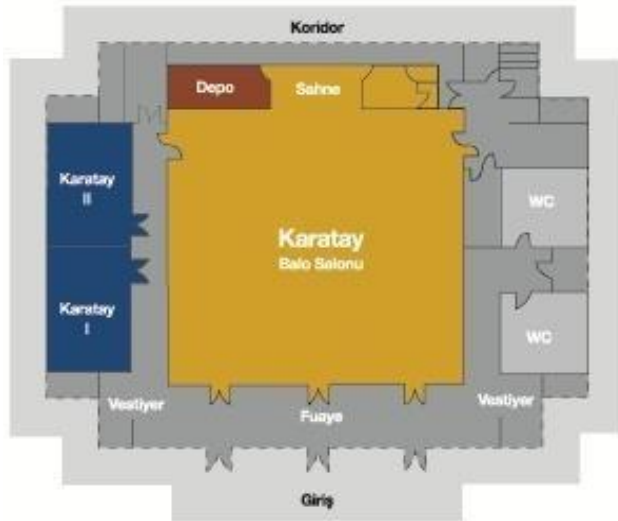

CONFERENCE FACILITIES		
Type	Name of Meeting Facility	Capacity (theatre style)
Ballroom	Karatay	400
Workshop 1	Karatay 1	50
Workshop 2	Karatay 2	50
Workshop 3	Divan 1	70
Workshop 4	Divan 2	70
Workshop 5	Divan 3	12