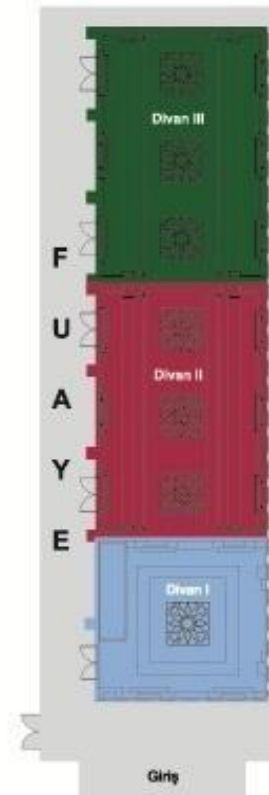

CONFERENCE FACILITIES		
Type	Name of Meeting Facility	Capacity (theatre style)
Ballroom	Karatay	400
Workshop 1	Karatay 1	50
Workshop 2	Karatay 2	50
Workshop 3	Divan 1	70
Workshop 4	Divan 2	70
Workshop 5	Divan 3	12