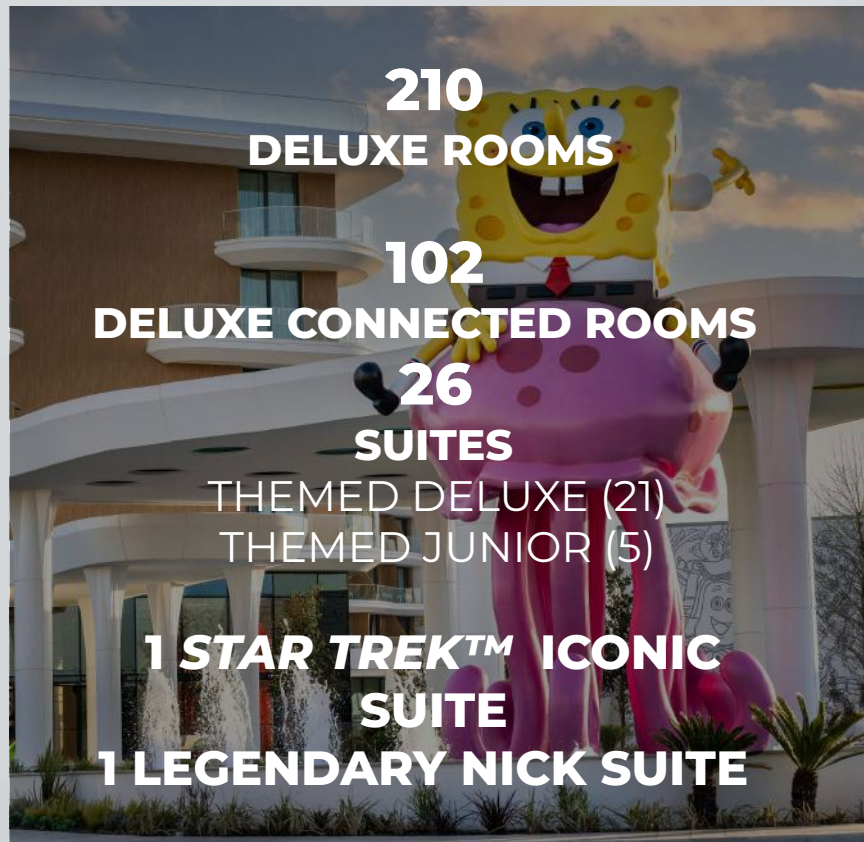

- Open 24 hours.
- As part of the All-In Concept, both free and paid menu options are offered.

Kingdom Club invites our little guests to become part of a legendary experience, offering a variety of activities from face painting and ceramic workshops to art sessions and kids' disco — all featuring the beloved **Masha and The Bear** theme, at **Kingdom Hotel**.

09.00 - 23.00

Discover an unforgettable experience at the award-winning **Anjana Spa**, where the finest holistic therapies and massages from East and West come together. Pamper both your body and soul throughout your stay with the **indoor pool** and **fitness center**.

To keep your elegance and style even on holiday, the **Hair and Nail Care Lounge** located within the spa is also waiting for you.

THE LAND OF LEGENDS
NICKELODEON HOTELS &
RESORTS ANTALYA

THE LAND OF
LEGENDS

Colorful character themes, stylishly and tastefully designed for comfort, fun, and relaxation, can be found throughout the property—from the 238 hotel rooms and specially designed suites to the spa, exclusive fitness center, Turkish bath, and themed pool.