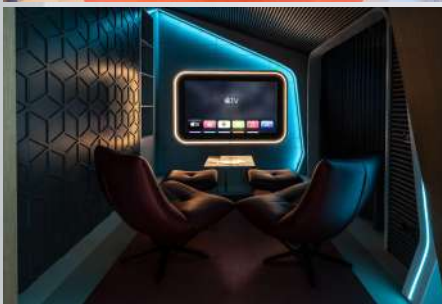

STAR TREK™ ICONIC SUITE

- Room Size: 245 m²
- 2 Bedrooms, 1 Living Room, 1 Game Room, 1 Movie Theatre Room
- 1 King-Size Bed, 2 Twin Beds
- Balcony
- Minibar
- Air Conditioning, Partially Carpeted Ceramic Tiled Floor, Safe, Wardrobe, Dining Table
- Tea & Coffee Set-up
- 2 Bathrooms (Bathtub, Hair Dryer, Make-up Mirror, Rain Shower Head, Exclusive Bathroom Amenities)
- 55" LED TV, Satellite System, Dual TV
- High-Speed Wi-Fi, Telephone
- Free Fast Track Privilege at the Theme Park
- Free Silver Cabana Access at the Theme Park
- Special Design and Decor with *Star Trek™* Theme