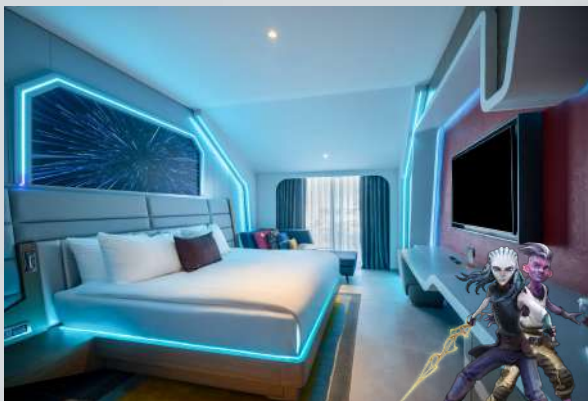

THEMED DELUXE ROOM

KING / TWIN

- Room Size: 49 m²
- 1 Bedroom
- 1 King Bed and 1 Sofa or 2 Twin Beds
- Minibar
- Balcony
- Air Conditioning, Partially Carpeted Ceramic Tiled Floor, Safe, Wardrobe
- Tea & Coffee Set-up
- 1 Bathroom (Hair Dryer, Make-up Mirror, Rain Shower Head, Exclusive Bathroom Amenities)
- 55" LED TV, Satellite System, Dual TV
- High-Speed Wi-Fi, Telephone
- Special Design and Decor with *Star Trek™* Theme

THEMED DELUXE ROOM CONNECTION

- Room Size: 110 m²
- 2 Bedrooms
- 1 King-Size Bed, 2 Twin Bed, 4 Sofas
- Balcony
- Minibar
- Air Conditioning, Partially Carpeted Ceramic Tiled Floor, Safe, Wardrobe
- Tea & Coffee Set-up
- 1 Bathroom (Hair Dryer, Make-up Mirror, Rain Shower Head, Exclusive Bathroom Amenities)
- 55" LED TV, Satellite System, Dual TV
- High-Speed Wi-Fi, Telephone
- Free Fast Track Privilege at the Theme Park
- Special Design and Decor with *Star Trek™* Theme