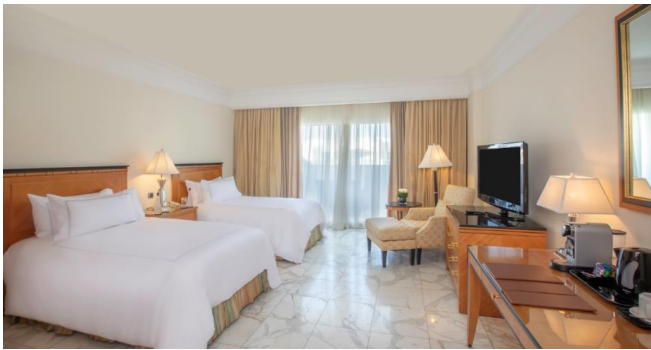

ROOMS & SUITES GALLERY

SWISS SELECT ROOM ADULT

Size: 55 m²