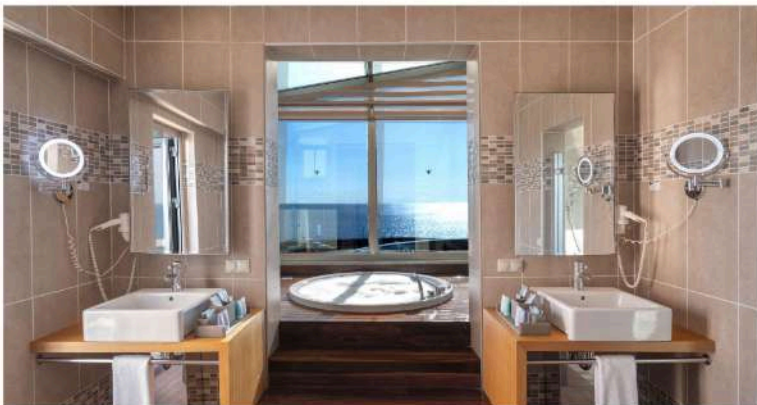

GRAND KING SUITE | Family Suites

161 sqm

Features:

Mini-bar, IP TV, 3 LED television, satellite broadcasting, wireless internet connection, bathroom and in-room direct line telephone, VRF air conditioning, electronic safety box, carpet floor, bathroom / bathtub and WC, bathrobe & slippers, tea and coffee set-up, makeup mirror and hairdryer are available. It brings along a peaceful holiday with its 161 m2 total area, 2 bedrooms, 1 hall, a magnificent balcony with a stunning view, illumination supported by lampshades and special Jacuzzi with sea view.