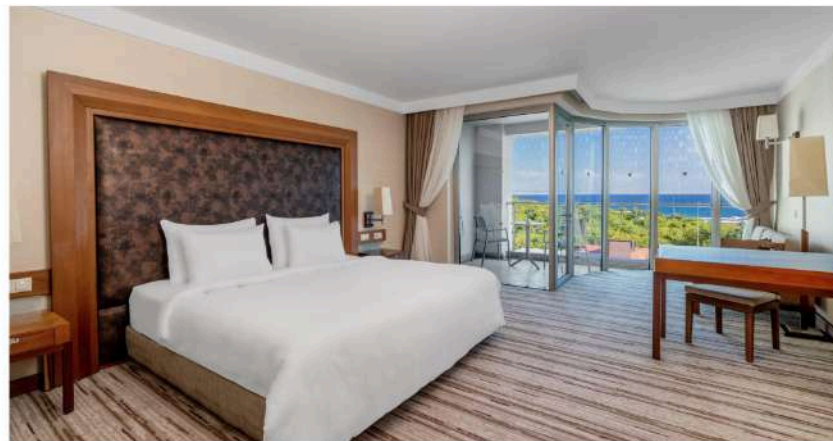

GRAND SUITE | Suites

80 sqm

Features:

Mini-bar, IP TV, LED television, satellite broadcasting, wireless internet connection, bathroom and in-room direct line telephone, VRF air conditioning, electronic safety box, carpet floor, bathroom / bathtub and WC, bathrobe & slippers, tea and coffee set-up, makeup mirror and hairdryer are available. In the Grand Suite designed for families, 2 bedrooms, 1 hall, 2 bathrooms, and 2 LED televisions are present.