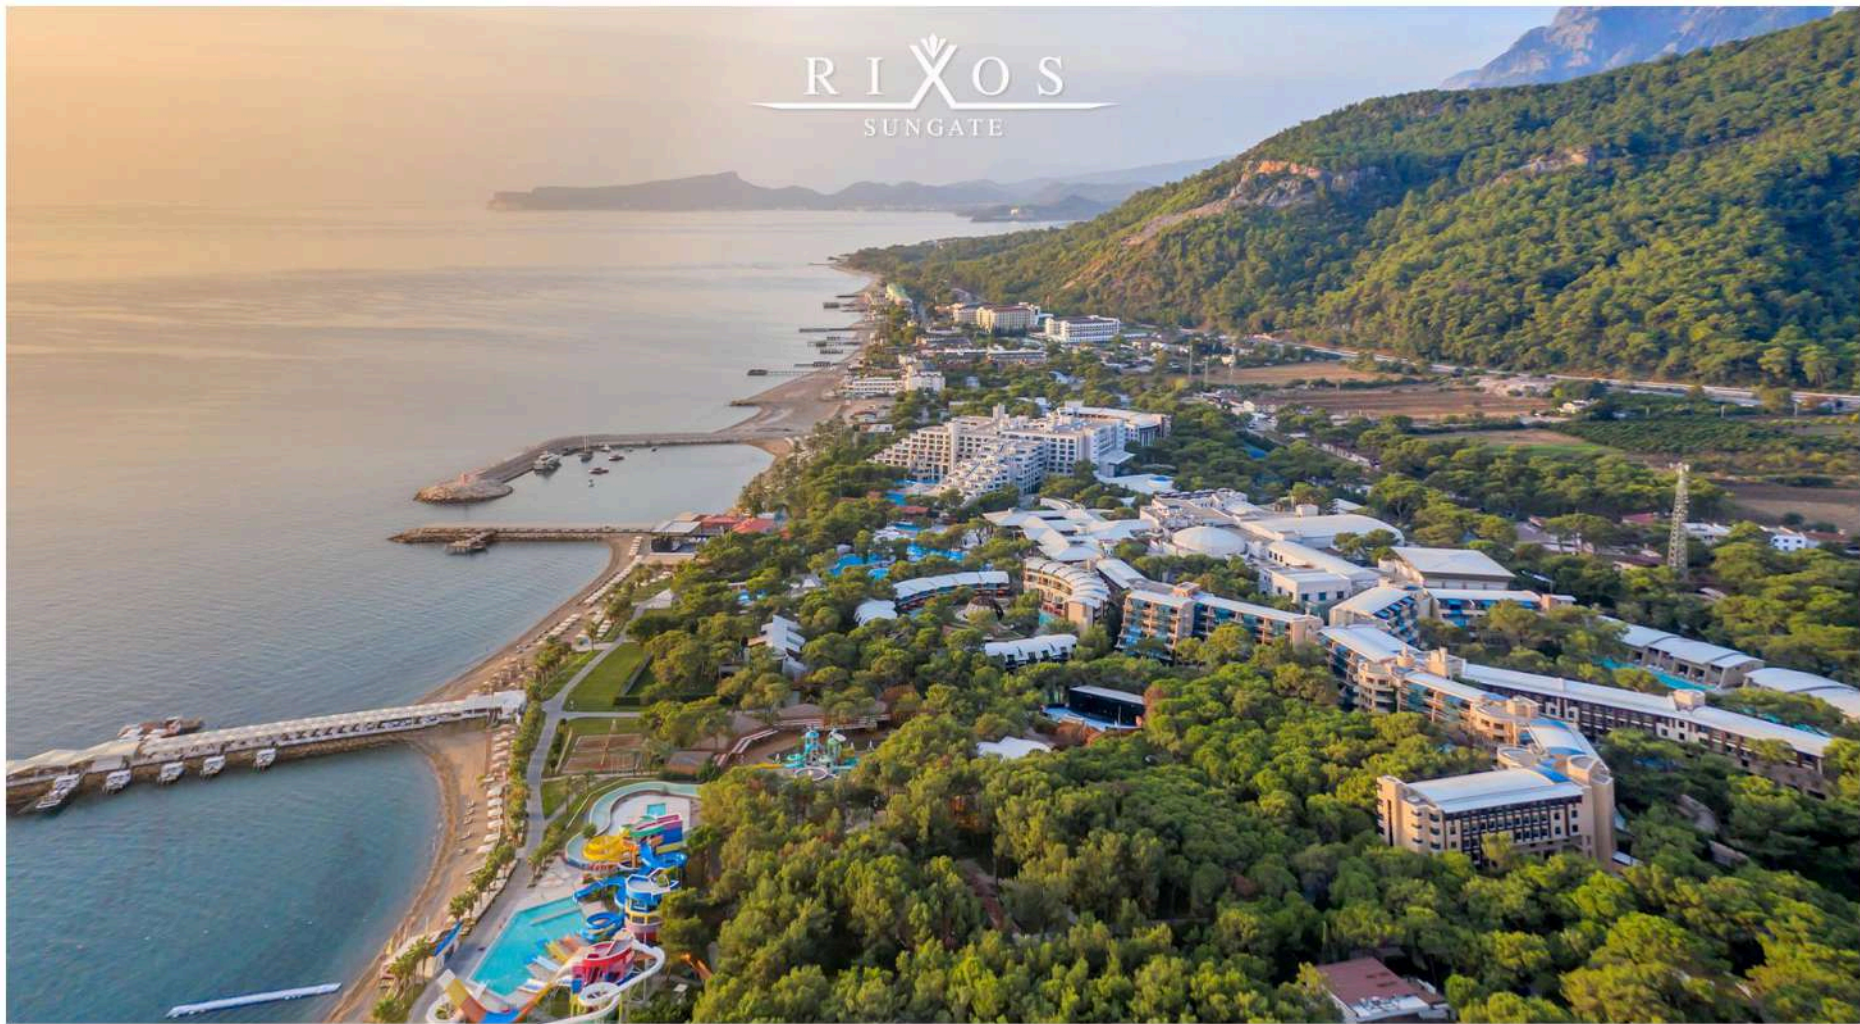

RIXOS
SUNGATE