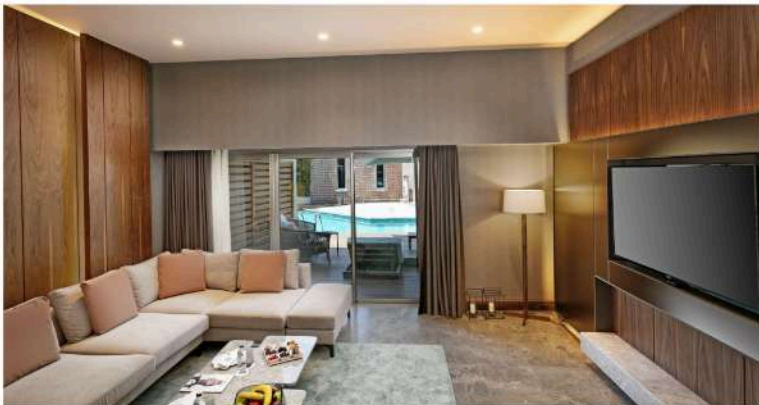

## Features:

Poseidon Presidential Villa is a completely different world. The villa that has the comfort, esthetics, and luxury that can express the word of "Magnificent" has been designed to accommodate the most important guests of the world. Its architecture and interior design feature as well as the perfection of the decoration and "exclusive" service range make "Poseidon Presidential Villa" very special. There are 5 bedrooms, 1 hall, 6 bathrooms-2 servant rooms, waiting room, meeting hall, dining room, grand hall with fireplace, special bar, kitchen, TV room, gym, sauna, jacuzzi, terrace and special garden with canopy, private indoor and outdoor pool as well as 7 smart TV and 6 IP LED TV. Mini-bar, satellite broadcasting, wireless internet connection, bathroom and in room direct line telephone, VRF conditioning, electronic safety box, parquet floor with carpet, bathroom/bathtub and WC, bathrobe & slippers, tea and coffee set-up, makeup mirror and hairdryer are available.