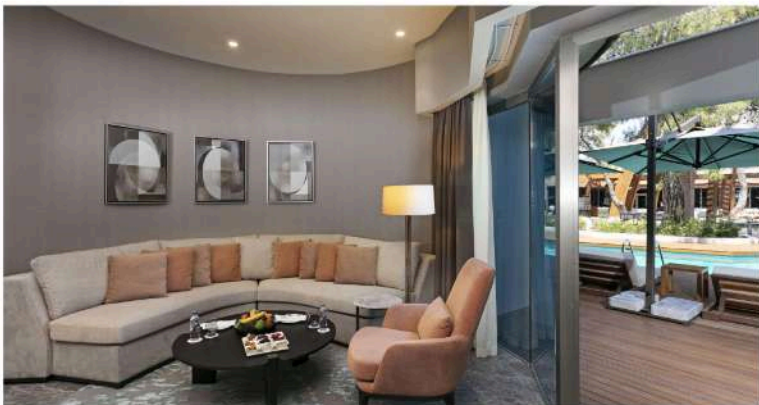

EXECUTIVE SUITE | Club Diamond

63 sqm

Features:

Mini-bar, IP TV, LED television, satellite broadcast, wireless internet connection, direct dial telephone in bathroom and room, central air conditioner, electronic safe, parquet floor, bathroom and WC, bathrobe & slippers, tea and coffee set-up, capsule coffee machine, make-up mirror and hair dryer. It has a large living area with 1 bedroom, 1 living room, 2 bathrooms. Our guests staying in this room category can benefit from Club Diamond services. The rooms on the 1st floor have direct access to the pool, while the rooms on the 2nd floor have access to the pool by stairs.