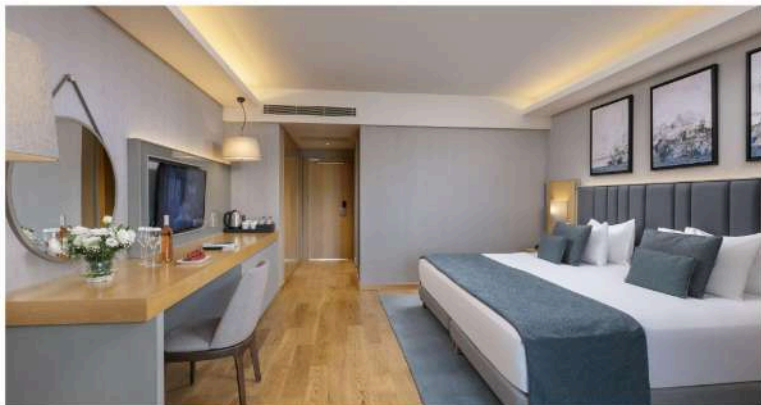

## SUPERIOR ROOM | Standard Rooms

 38 sqm

### Features:

Mini-bar, IP TV, LED television, satellite broadcasting, wireless internet connection and in-room direct line telephone, central air conditioning, parquet floor, electronic safety box, bathroom and WC, slippers, tea and coffee set-up, makeup mirror and hairdryer are available.