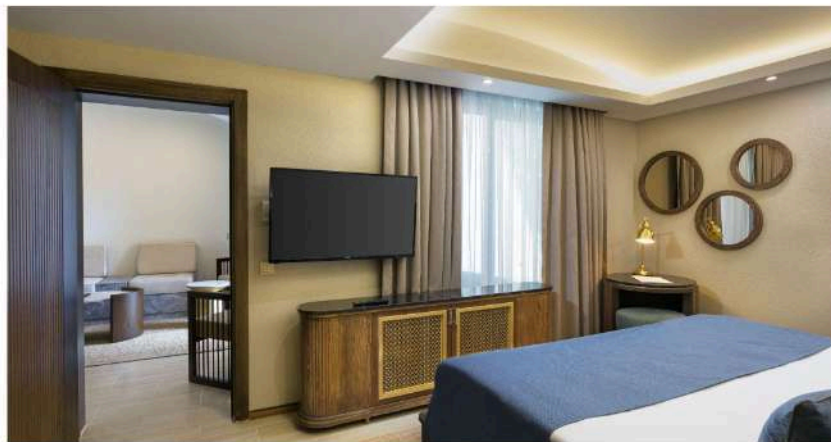

FAMILY POOL HOUSE UPPER FLOOR | Family Suites

72 sqm

Features:

Mini-bar, IP TV, LED television, satellite broadcasting, wireless internet connection, bathroom and in-room direct line telephone, central air conditioning, electronic safety box, ceramic floor with carpet, bathroom and WC, bathrobe & slippers, tea and coffee set-up, makeup mirror and hairdryer are available. The Family Pool Houses that present a different alternative have been designed for families and groups of friends. 2 bedrooms, 1 hall, 2 bathrooms, and 3 LED televisions are present. You can enjoy the balcony with the unique forest view from the upstairs and reach the pool via the stairs.