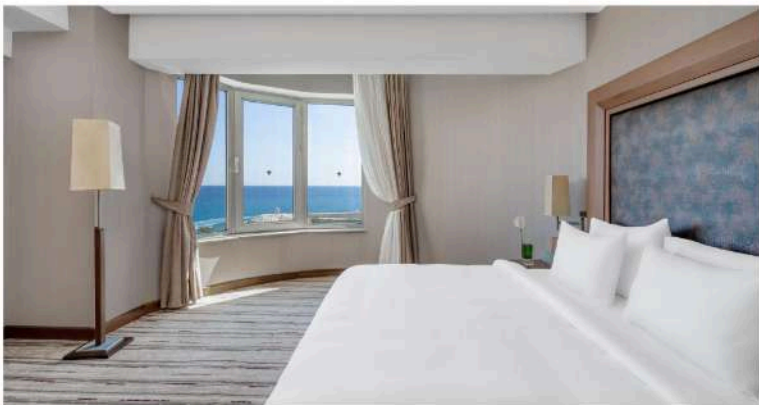

GRAND SUITE | Suites

80 sqm

Features:

Mini-bar, IP TV, LED television, satellite broadcasting, wireless internet connection, bathroom and in-room direct line telephone, VRF air conditioning, electronic safety box, carpet floor, bathroom / bathtub and WC, bathrobe & slippers, tea and coffee set-up, makeup mirror and hairdryer are available. In the Grand Suite designed for families, 2 bedrooms, 1 hall, 2 bathrooms, and 2 LED televisions are present.