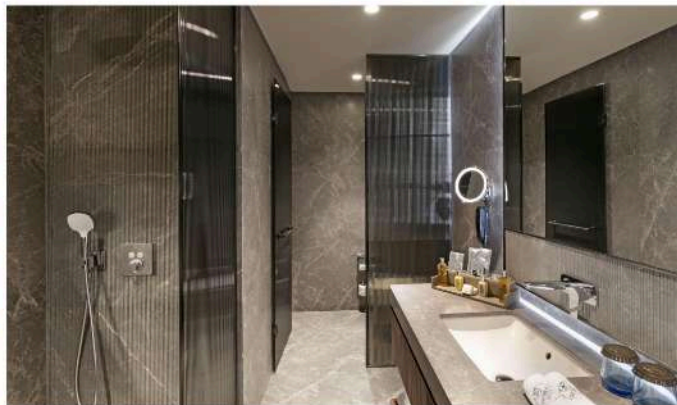

### Features:

Mini-bar, IP TV, LED television, satellite broadcast, wireless internet connection, direct dial telephone in the bathroom and room, central air conditioning, electronic safe, parquet floor, bathroom and WC, bathrobe & slippers, tea and coffee set-up, capsule coffee machine, make-up mirror and hair dryer. Executive Rooms have 1 bedroom, 1 bathroom. Our guests staying in this room category can benefit from Club Diamond services.