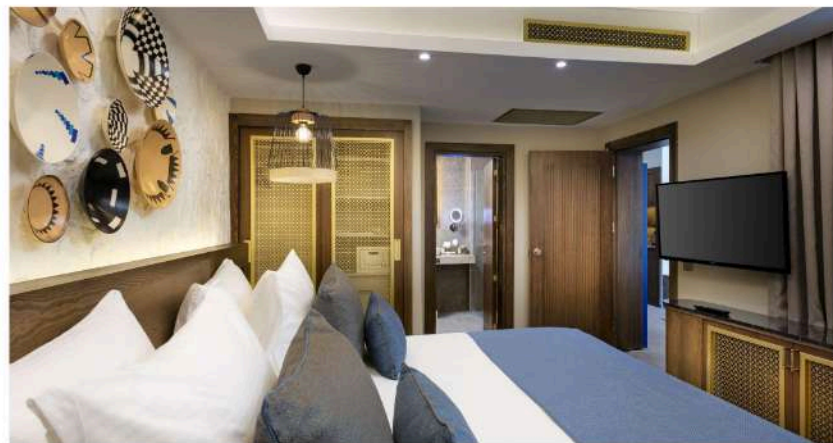

FAMILY POOL HOUSE GROUND FLOOR | Family Suites

72 sqm

Features:

Mini-bar, IP TV, LED television, satellite broadcasting, wireless internet connection, bathroom and in-room direct line telephone, central air conditioning, electronic safety box, ceramic floor with carpet, bathroom and WC, bathrobe & slippers, tea and coffee set-up, makeup mirror and hairdryer are available. In the Family Pool Houses designed considering the needs of the families with children, 2 bedrooms, 1 hall, 2 bathrooms, and 3 LED televisions are present. There is the possibility of direct passing from the terrace to the pool.